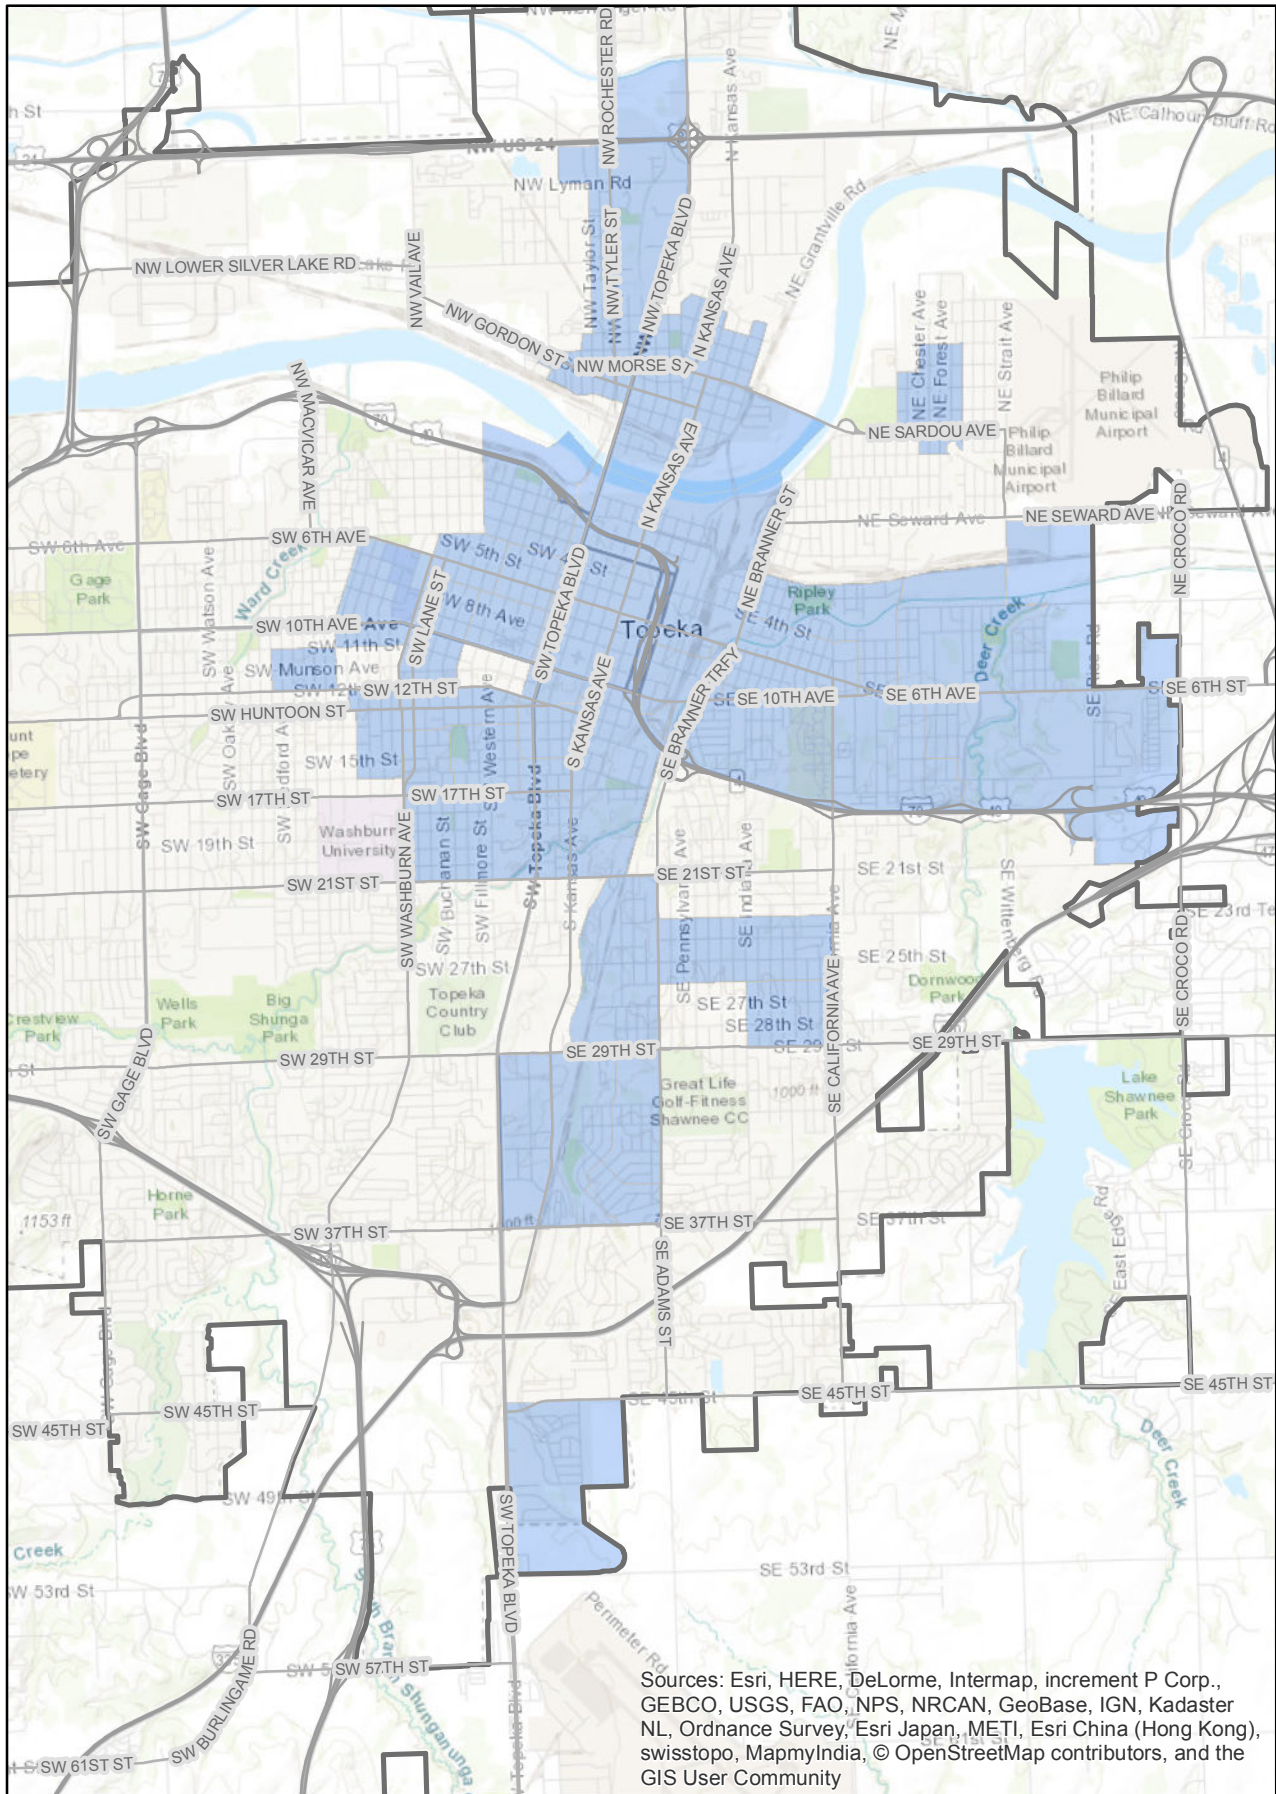

TOTO Opportunity Areas

Sources: Esri, HERE, DeLorme, Intermap, increment P Corp., GEBCO, USGS, FAO, NPS, NRCAN, GeoBase, IGN, Kadaster NL, Ordnance Survey, Esri Japan, METI, Esri China (Hong Kong), swisstopo, MapmyIndia, © OpenStreetMap contributors, and the GIS User Community

Legend

- TOTO Opportunity Areas
- CITIES

Created by: dfish
Date: 9/26/2018